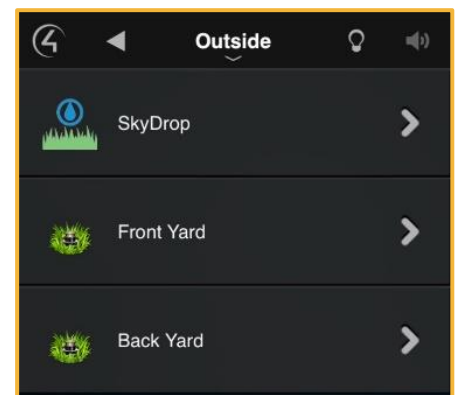

- Cloud based integration
- Individual Water Zone control
- Custom global icon
- Enable/Disable watering schedules
- Pause watering for 8 hours (customizable) with a single button push
- Launch Skydrop portal (T3 touchscreens only)
- Disable control for renters
- Event and Conditional based Composer programming to create a customized integration for your customer

## Purchase at DriverCentral.io

Professional Landscape integration using the Skydrop Arc or Halo and Cinegration Skydrop Pro Control4 driver. Creates a single icon for global control of sprinklers. Want individual control? We've got that too! Simply bind the Control4 sprinkler relay driver or the sprinkler timer driver and unleash the best in class smart watering integration.